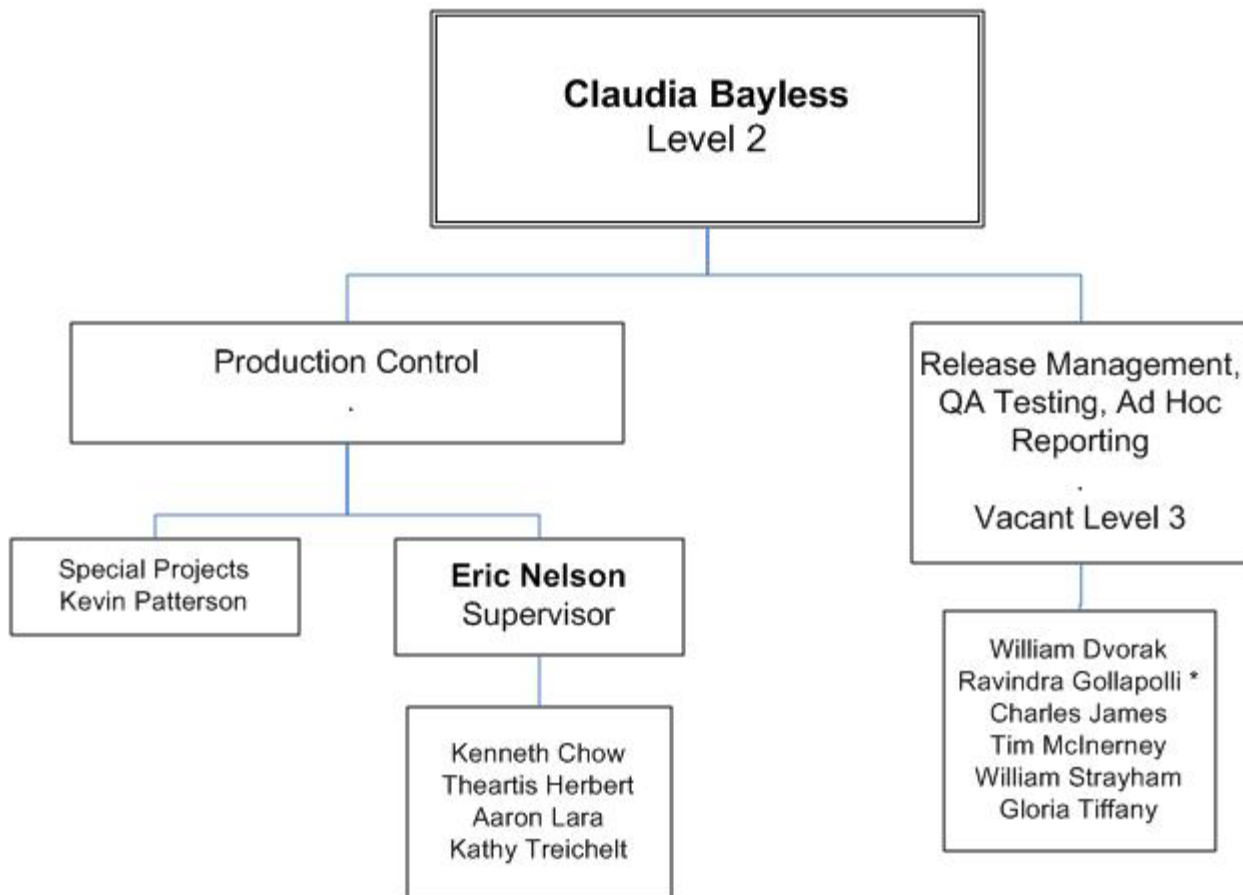

Application Services

Production Control, Release Management, and QA Testing Unit

July 2008

* = Contractor